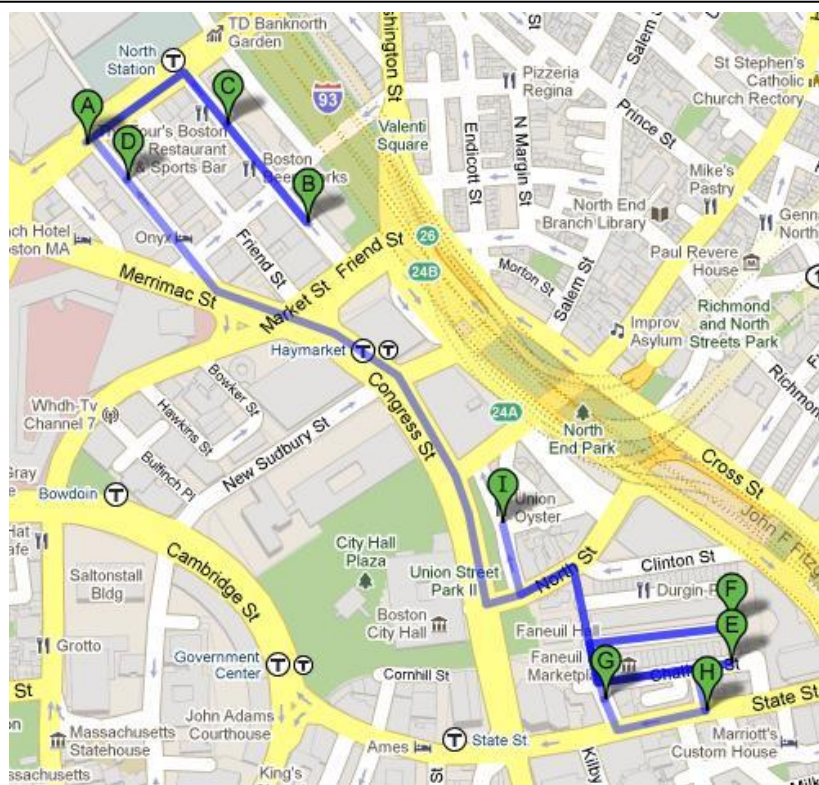

"He was a wise man who invented beer" - Plato

Boston Irish Pub Challenge
March 12, 2011

Team Paddy O's Schedule

Time	Location
11:00 – 1:00 (Registration)	A. The Harp
1:00 – 2:00	B. Grand Canal
2:00 – 3:00	C. Hurricane O'Reilly's
3:00 – 4:00	D. McGann's
4:00 – 5:00	E. Trinity
5:00 – 6:00	F. Ned Devine's
6:00 – 7:00	G. Clarke's
7:00 – 8:00	H. Kitty O'Shea's
8:00 – 9:00	I. Paddy O's

Bonus Pubs

- Mr. Dooley's** – Broad St. near The Times
- Coogan's** – Milk St. near Jose McIntyre's
- An Tain** – India St. near Jose McIntyre's
- Green Dragon** – Marshall St. behind Paddy O's
- The Purple Shamrock** – Union St. next to Hennessy's
- Durty Nelly's** – Blackstone St., Haymarket

These bonus pubs are not scheduled locations but will accept your wristband throughout the day. Entrance not guaranteed.

Note: This map is to provide you with a general idea of each pub's location and Google's idea of the best way to get there. Please know that in many cases, you're able to take walking paths which are not necessarily shown on the map above. If it's wrong, please don't yell at us as our feelings get hurt easily.

General Rules

- You must be 21 to participate. Each pub will be responsible for checking IDs of all pub challengers.
- Pubs will determine how many people are allowed in each pub before it reaches capacity. Entrance during scheduled times is not guaranteed.
- Pubs have the right to refuse entry if they determine you are too intoxicated.
- You're required to wear your wristband for entry. Anybody without a wristband may not be allowed entry or may be required to pay a cover charge.
- Tenon Tours accepts no responsibility for your actions. By participating in this event, you agree to do so in a manner which is safe to yourself and the public. Please drink and act responsibly.